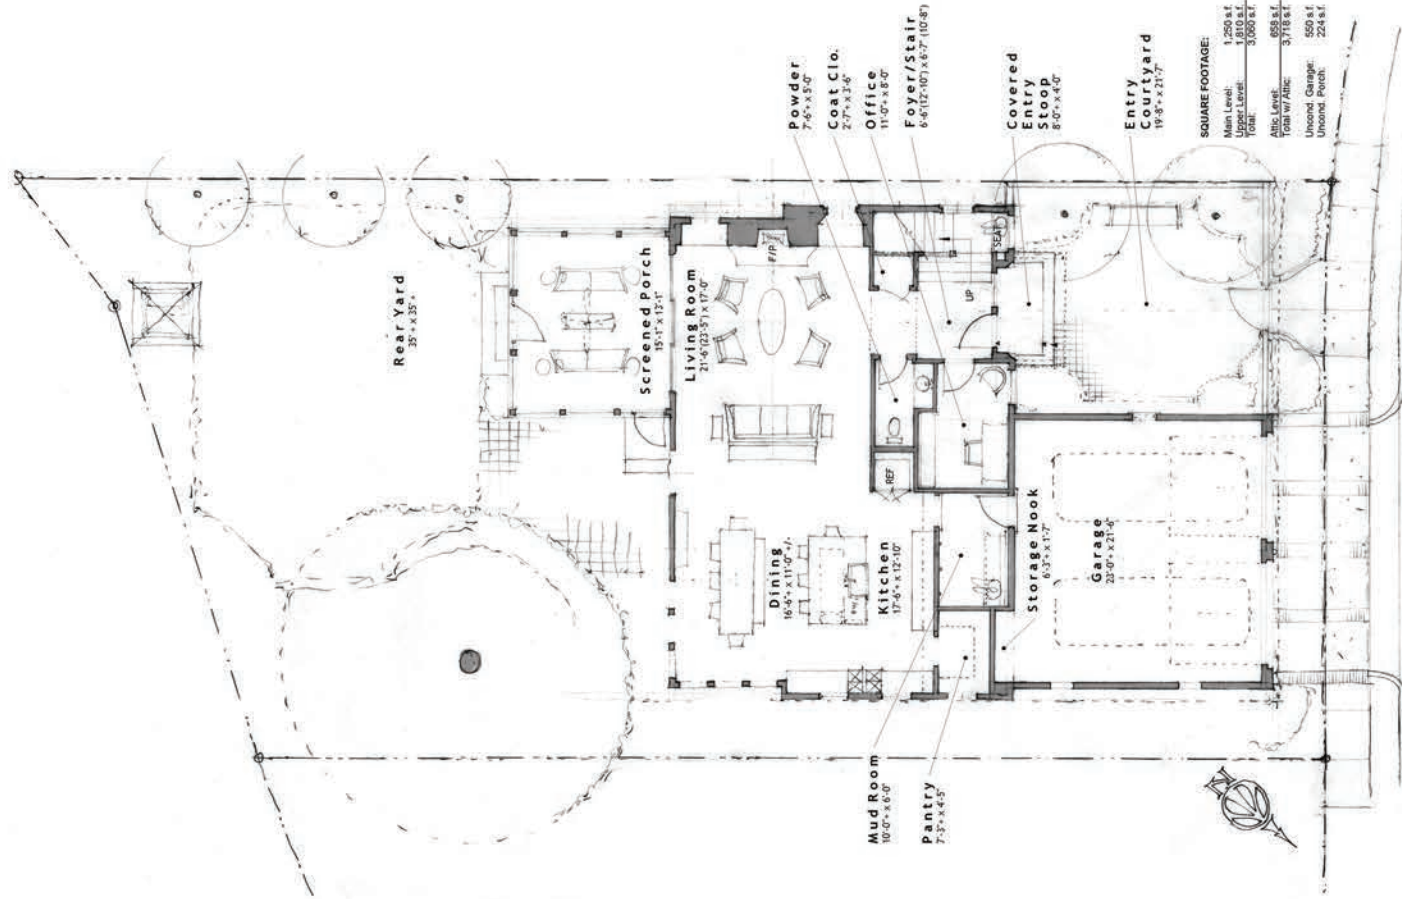

FULTON
NEIGHBORHOOD
.....
FULTONCHARLESTON.COM

sales@fultoncharleston.com
1-800-593-9683
2415-T Old Georgetown Road
Mt Pleasant, SC 29466

Louis

First Floor

Development as depicted in the brochure is subject to change. All copy and artwork contained by this brochure are sole property of Old Georgetown LLC. Photos are representational in nature and should not be relied upon to confirm applicable features. All renderings, landscaping and floor plans are approximate, not to scale, may vary from final construction plan, are representational in nature and are for illustrative purposes only. All depictions of appliances, plumbing fixtures, equipment, counters, soffits, floor coverings, furniture, and other materials of detail are conceptual. Furniture is not included. We make no guarantee, warranty, or representation as to the accuracy and completeness of the site plan, floor plan, landscaping plan or any other plans. All plans and pricing are subject to change. 06/01/2017