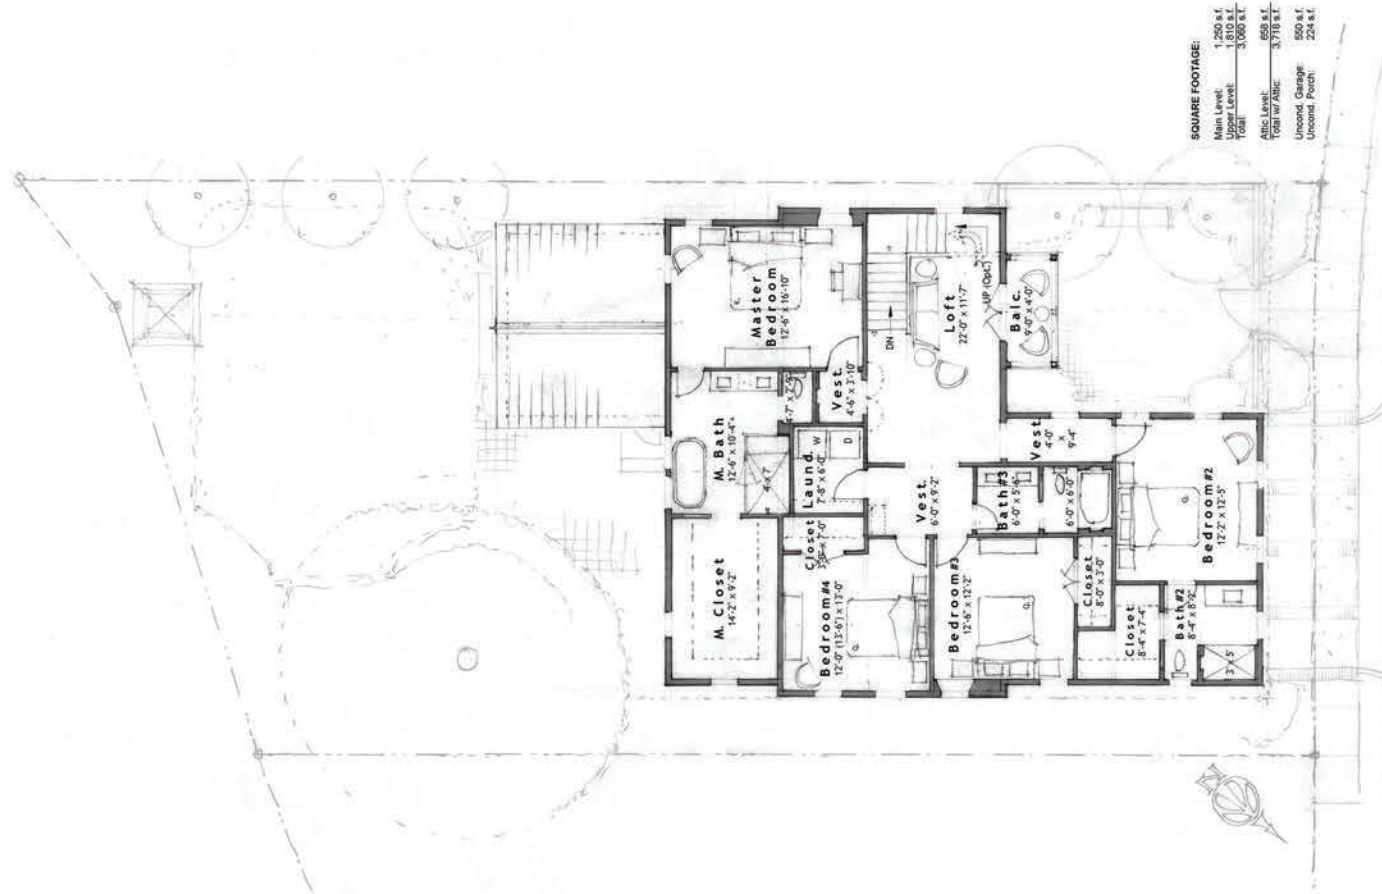

FULTON
NEIGHBORHOOD
FULTONCHARLESTON.COM

sales@fultoncharleston.com
1-800-593-9683
2415-T Old Georgetown Road
Mt Pleasant, SC 29466

Louis

Second Floor

KW
KELLERWILLIAMS
REALTY

REALTOR

Development as depicted in the brochure is subject to change. All copy and artwork contained by this brochure are sole property of Old Georgetown LLC. Photos are representational in nature and should not be relied upon to confirm applicable features. All renderings, landscaping and floor plans are approximate, not to scale, may vary from final construction plan, are representational in nature and are for illustrative purposes only. All depictions of appliances, plumbing fixtures, equipment, counters, soffits, floor coverings, furniture, and other materials of detail are conceptual. Furniture is not included. We make no guarantee, warranty, or representation as to the accuracy and completeness of the site plan, floor plan, landscaping plan or any other plans. All plans and pricing are subject to change. 06/01/2017